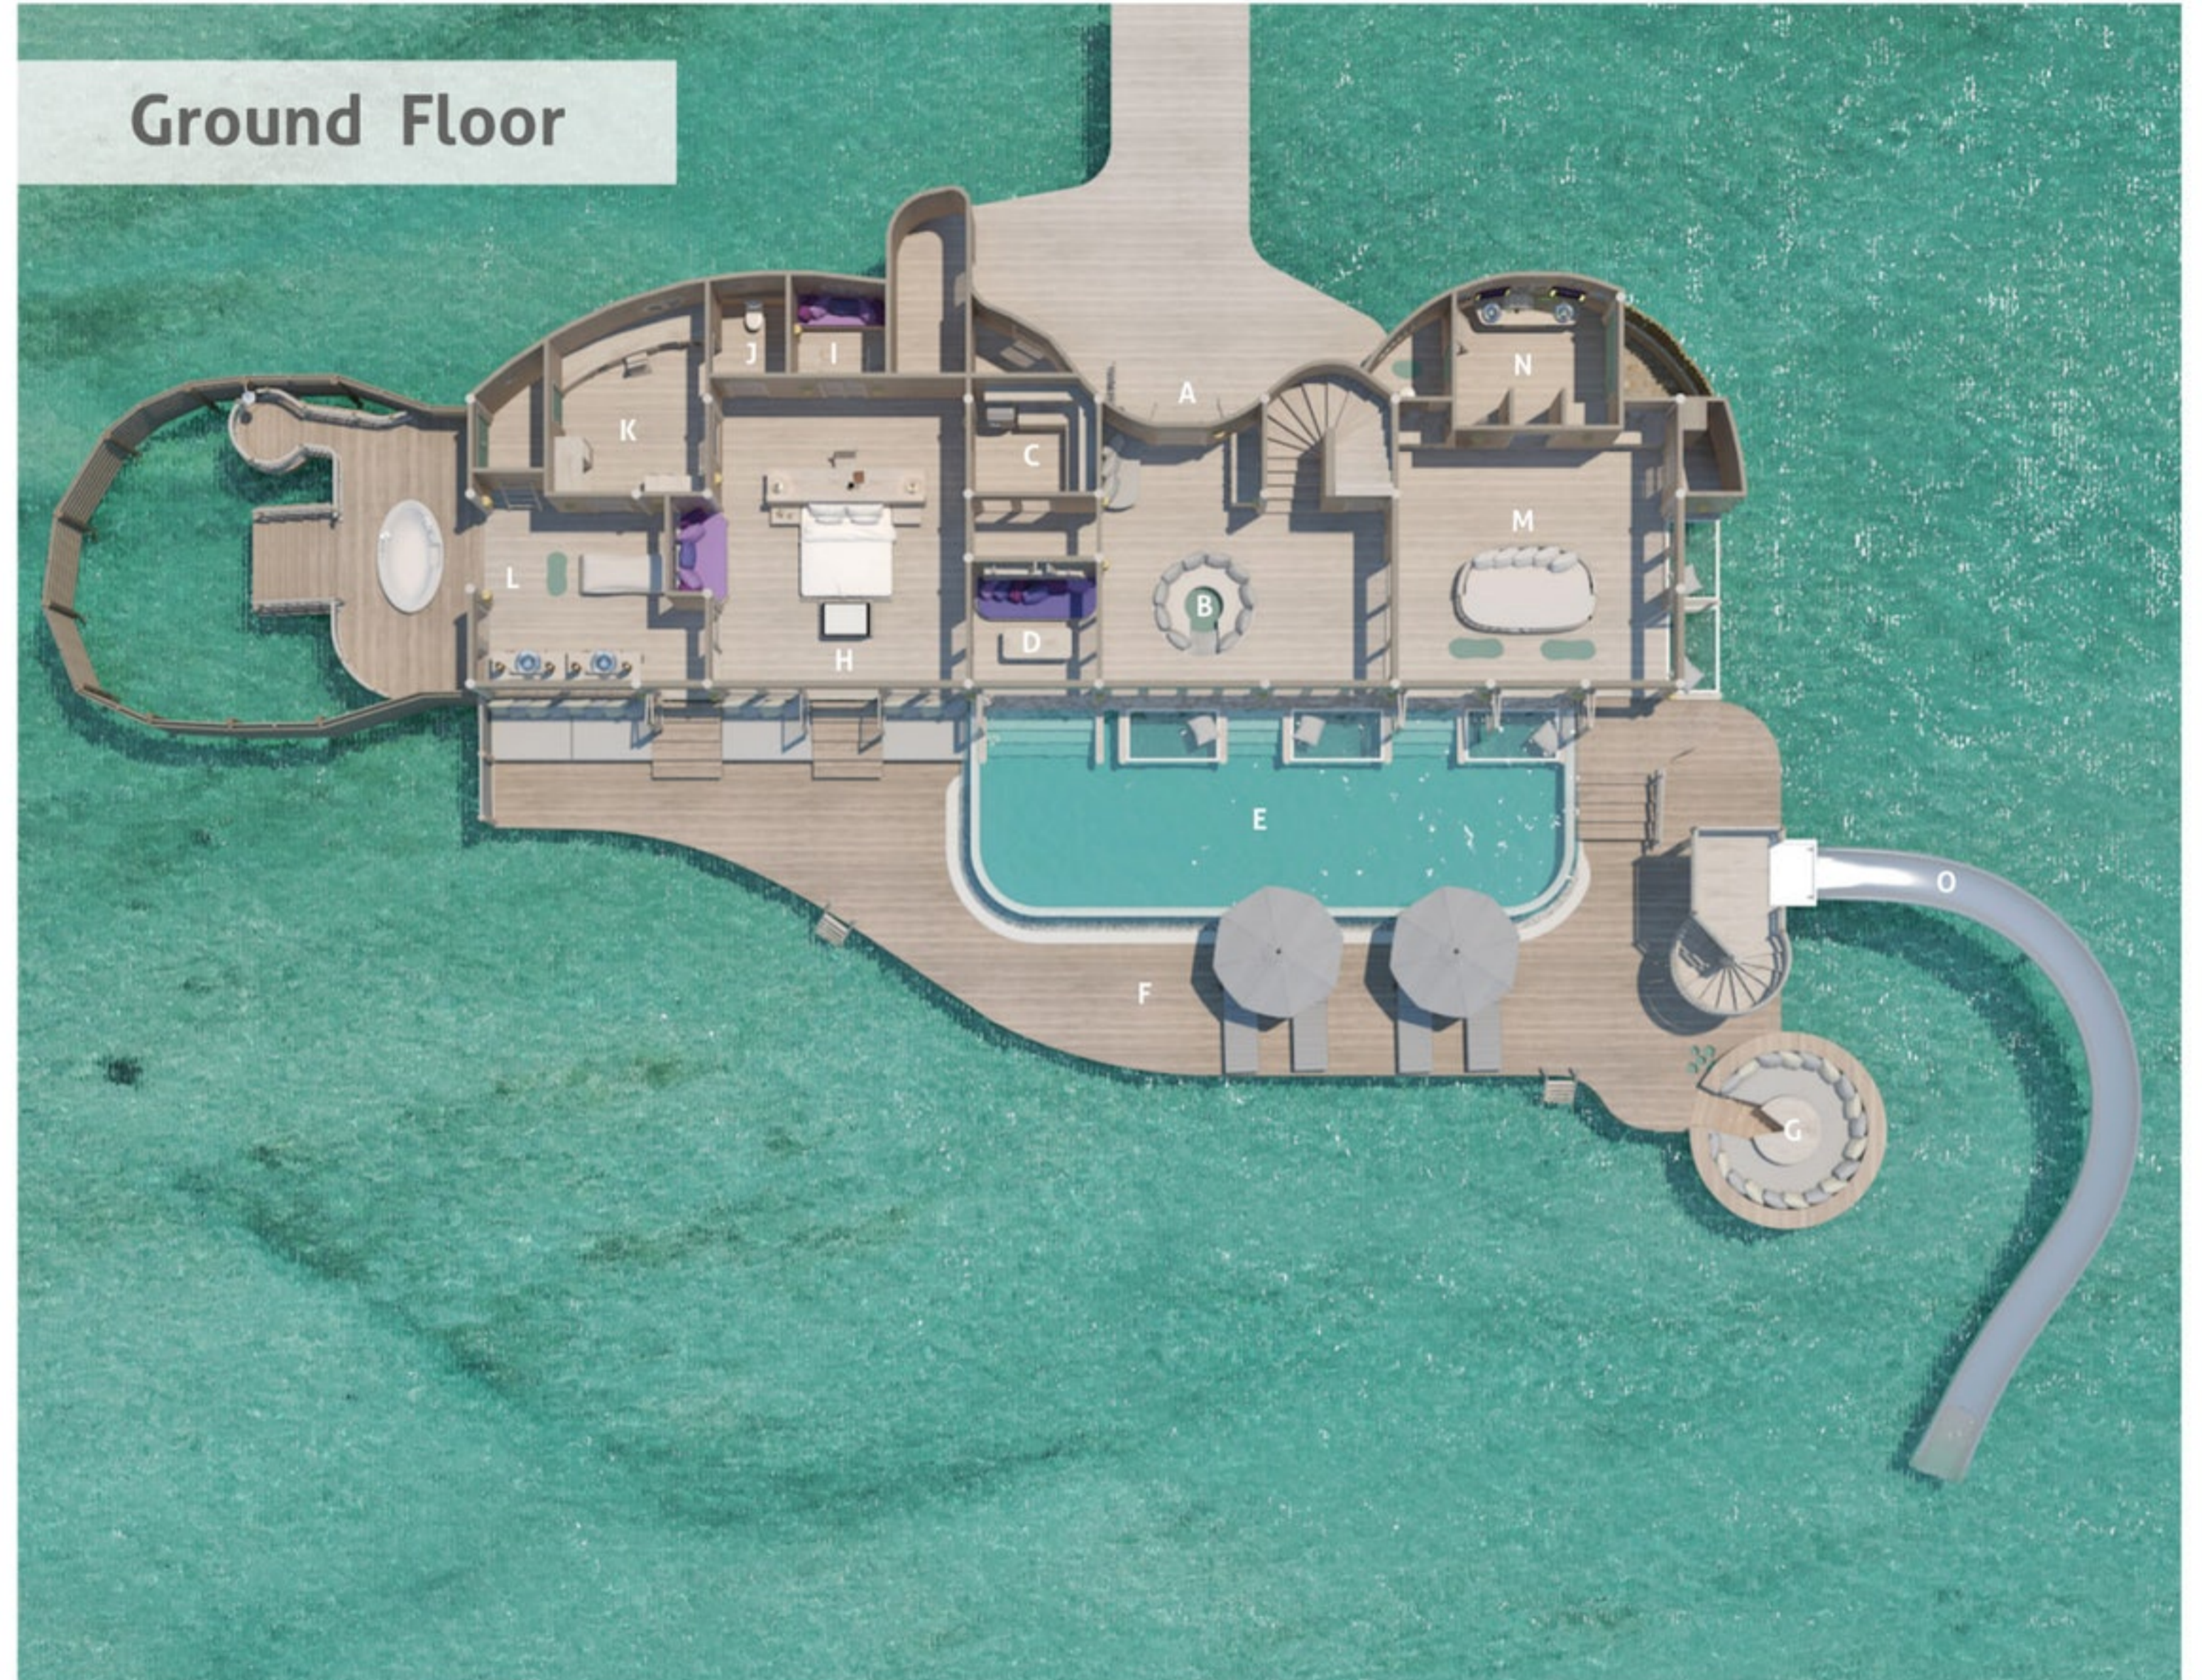

2 Bedroom Water Retreat with Slide

Two bedroom | 610 sqm

- A Entrance
- B Living Area
- C Mini Bar
- D Study Room
- E Pool
- F Deck
- G Sunken Seating
- H Master Bedroom
- I Children's Bedroom
- J Toilet
- K Dressing Room
- L Master Bathroom
- M TV Lounge
- N Bathroom
- O Water Slide

- P Guest Bedroom
- Q Dressing Room
- R Guest Bathroom
- S Dining Sala
- T Retractable Roof