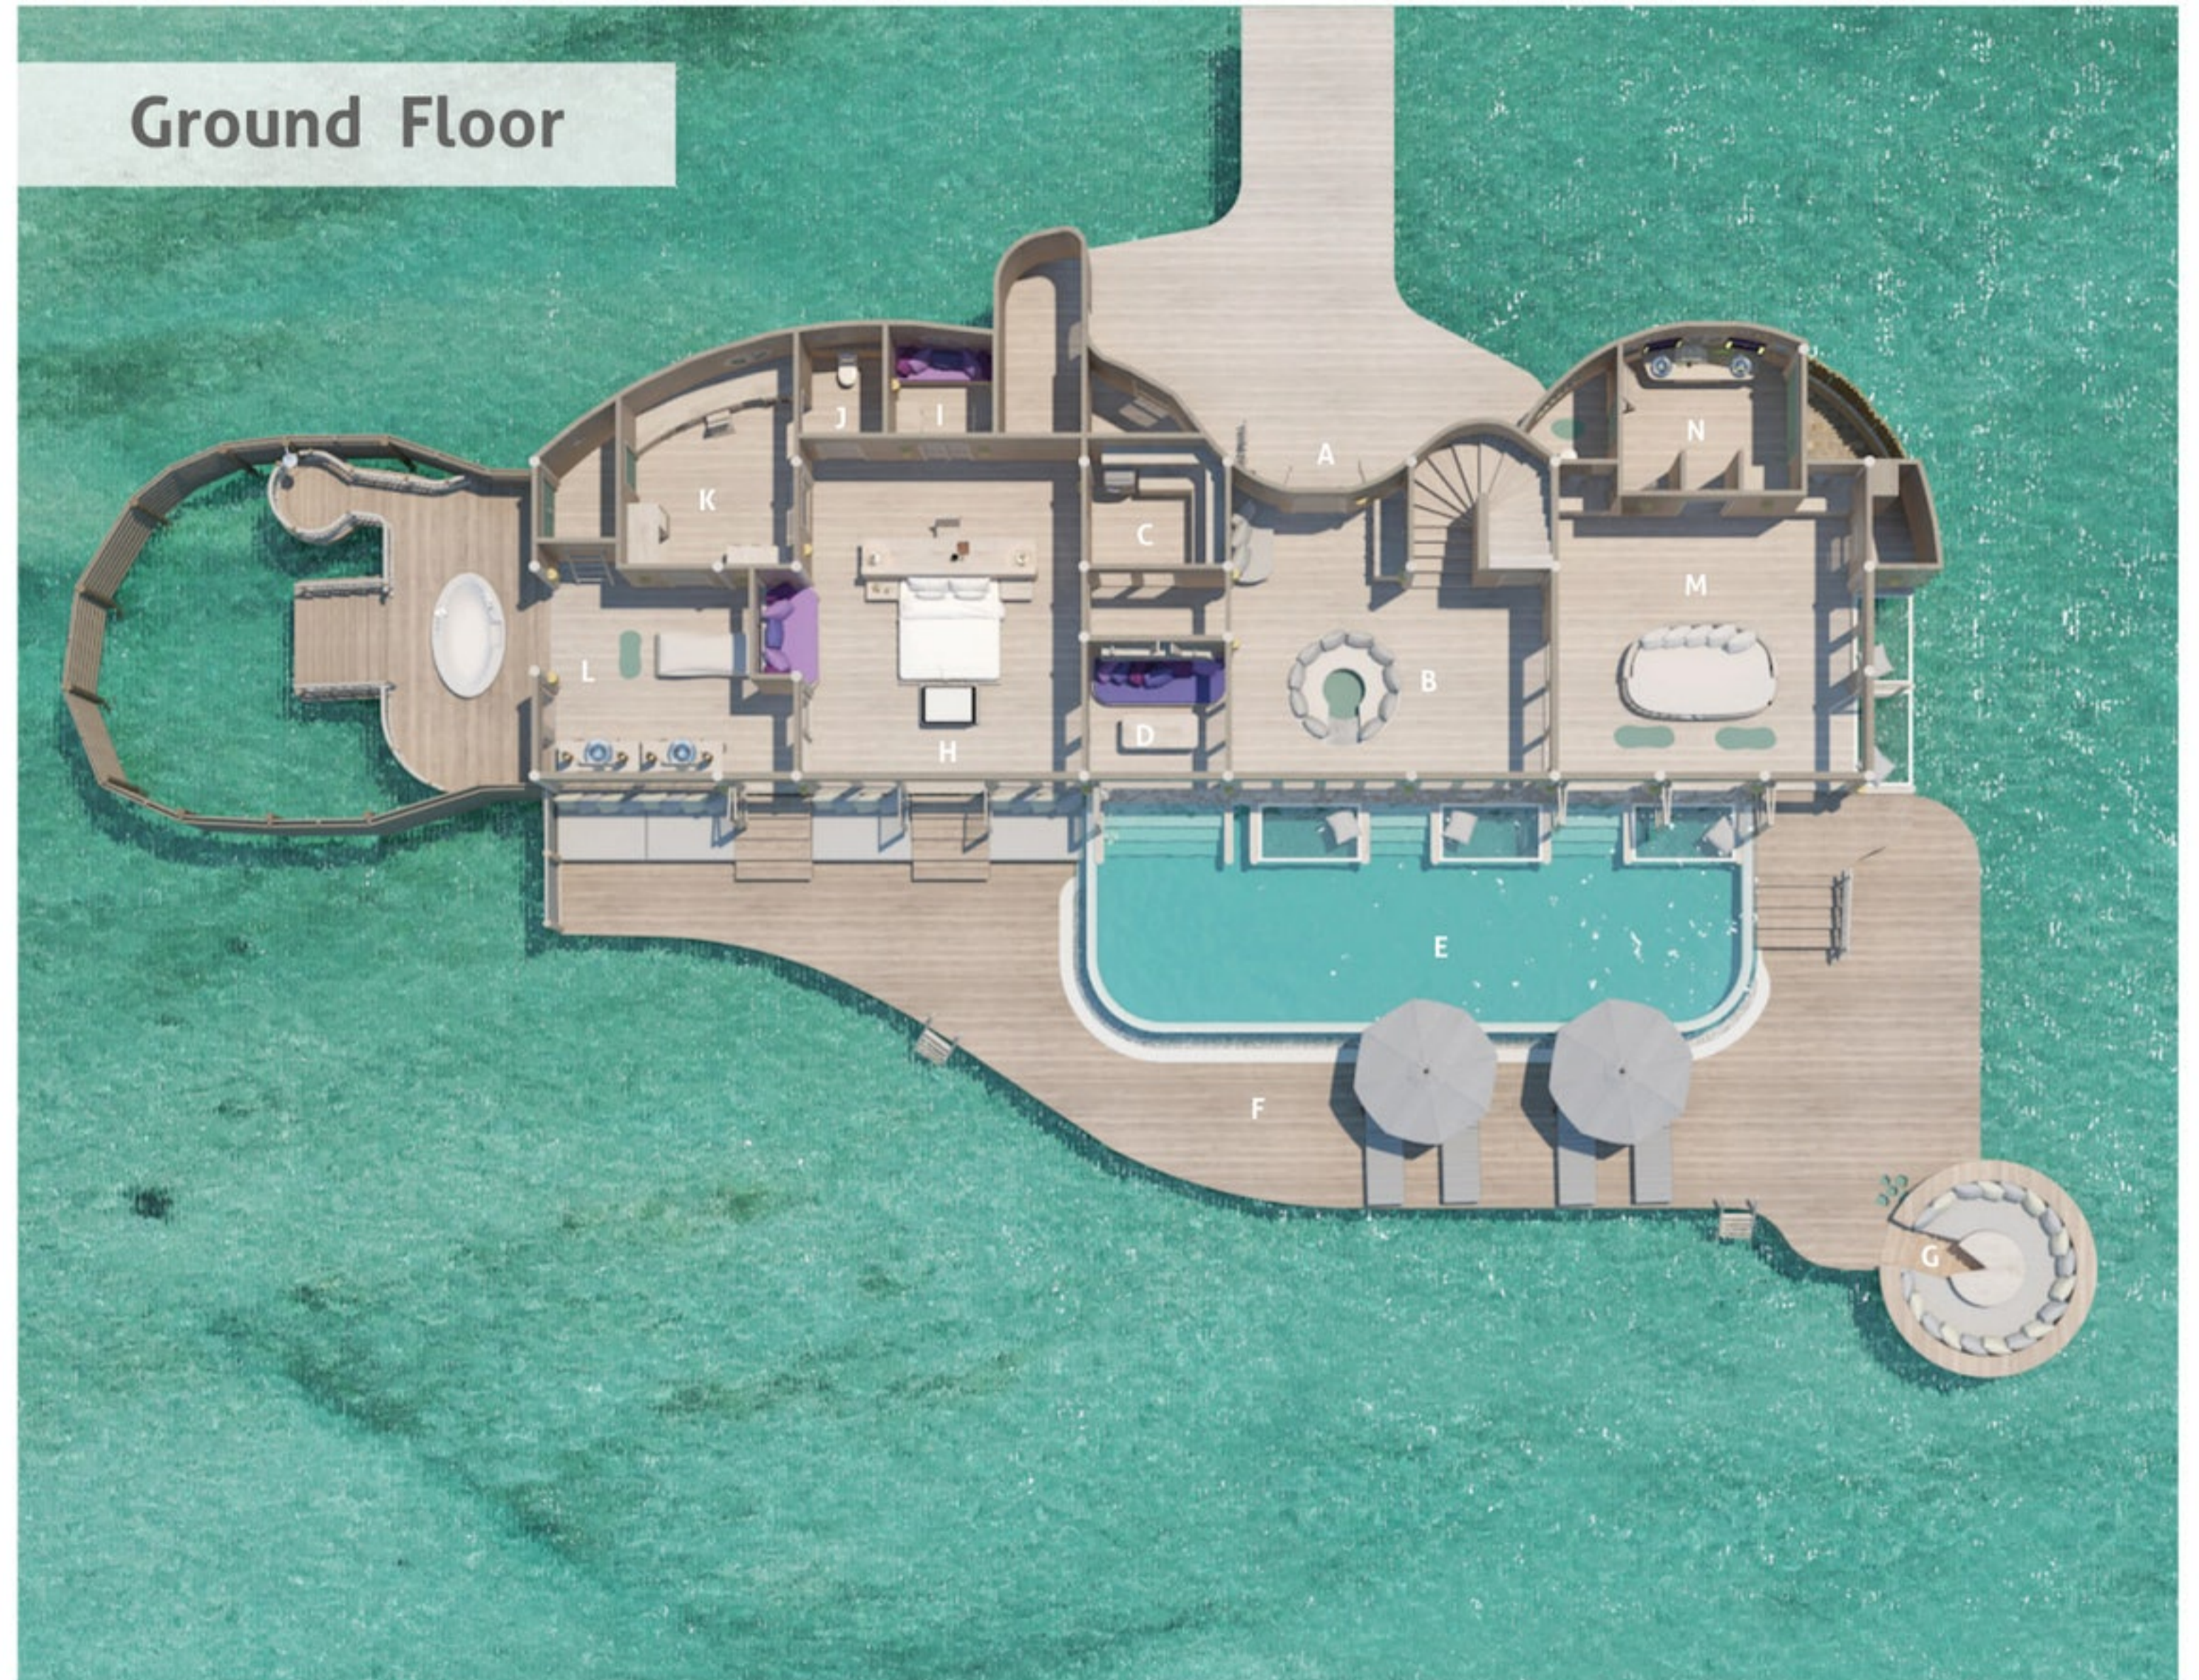

2 Bedroom Water Retreat

Two bedroom | 573 sqm

- A Entrance
- B Living Area
- C Mini Bar
- D Study Room
- E Pool
- F Deck
- G Sunken Seating
- H Master Bedroom
- I Children's Bedroom
- J Toilet
- K Dressing Room
- L Master Bathroom
- M TV Lounge
- N Bathroom

First Floor

- O Guest Bedroom
- P Dressing Room
- Q Guest Bathroom
- R Dining Sala
- S Retractable Roof