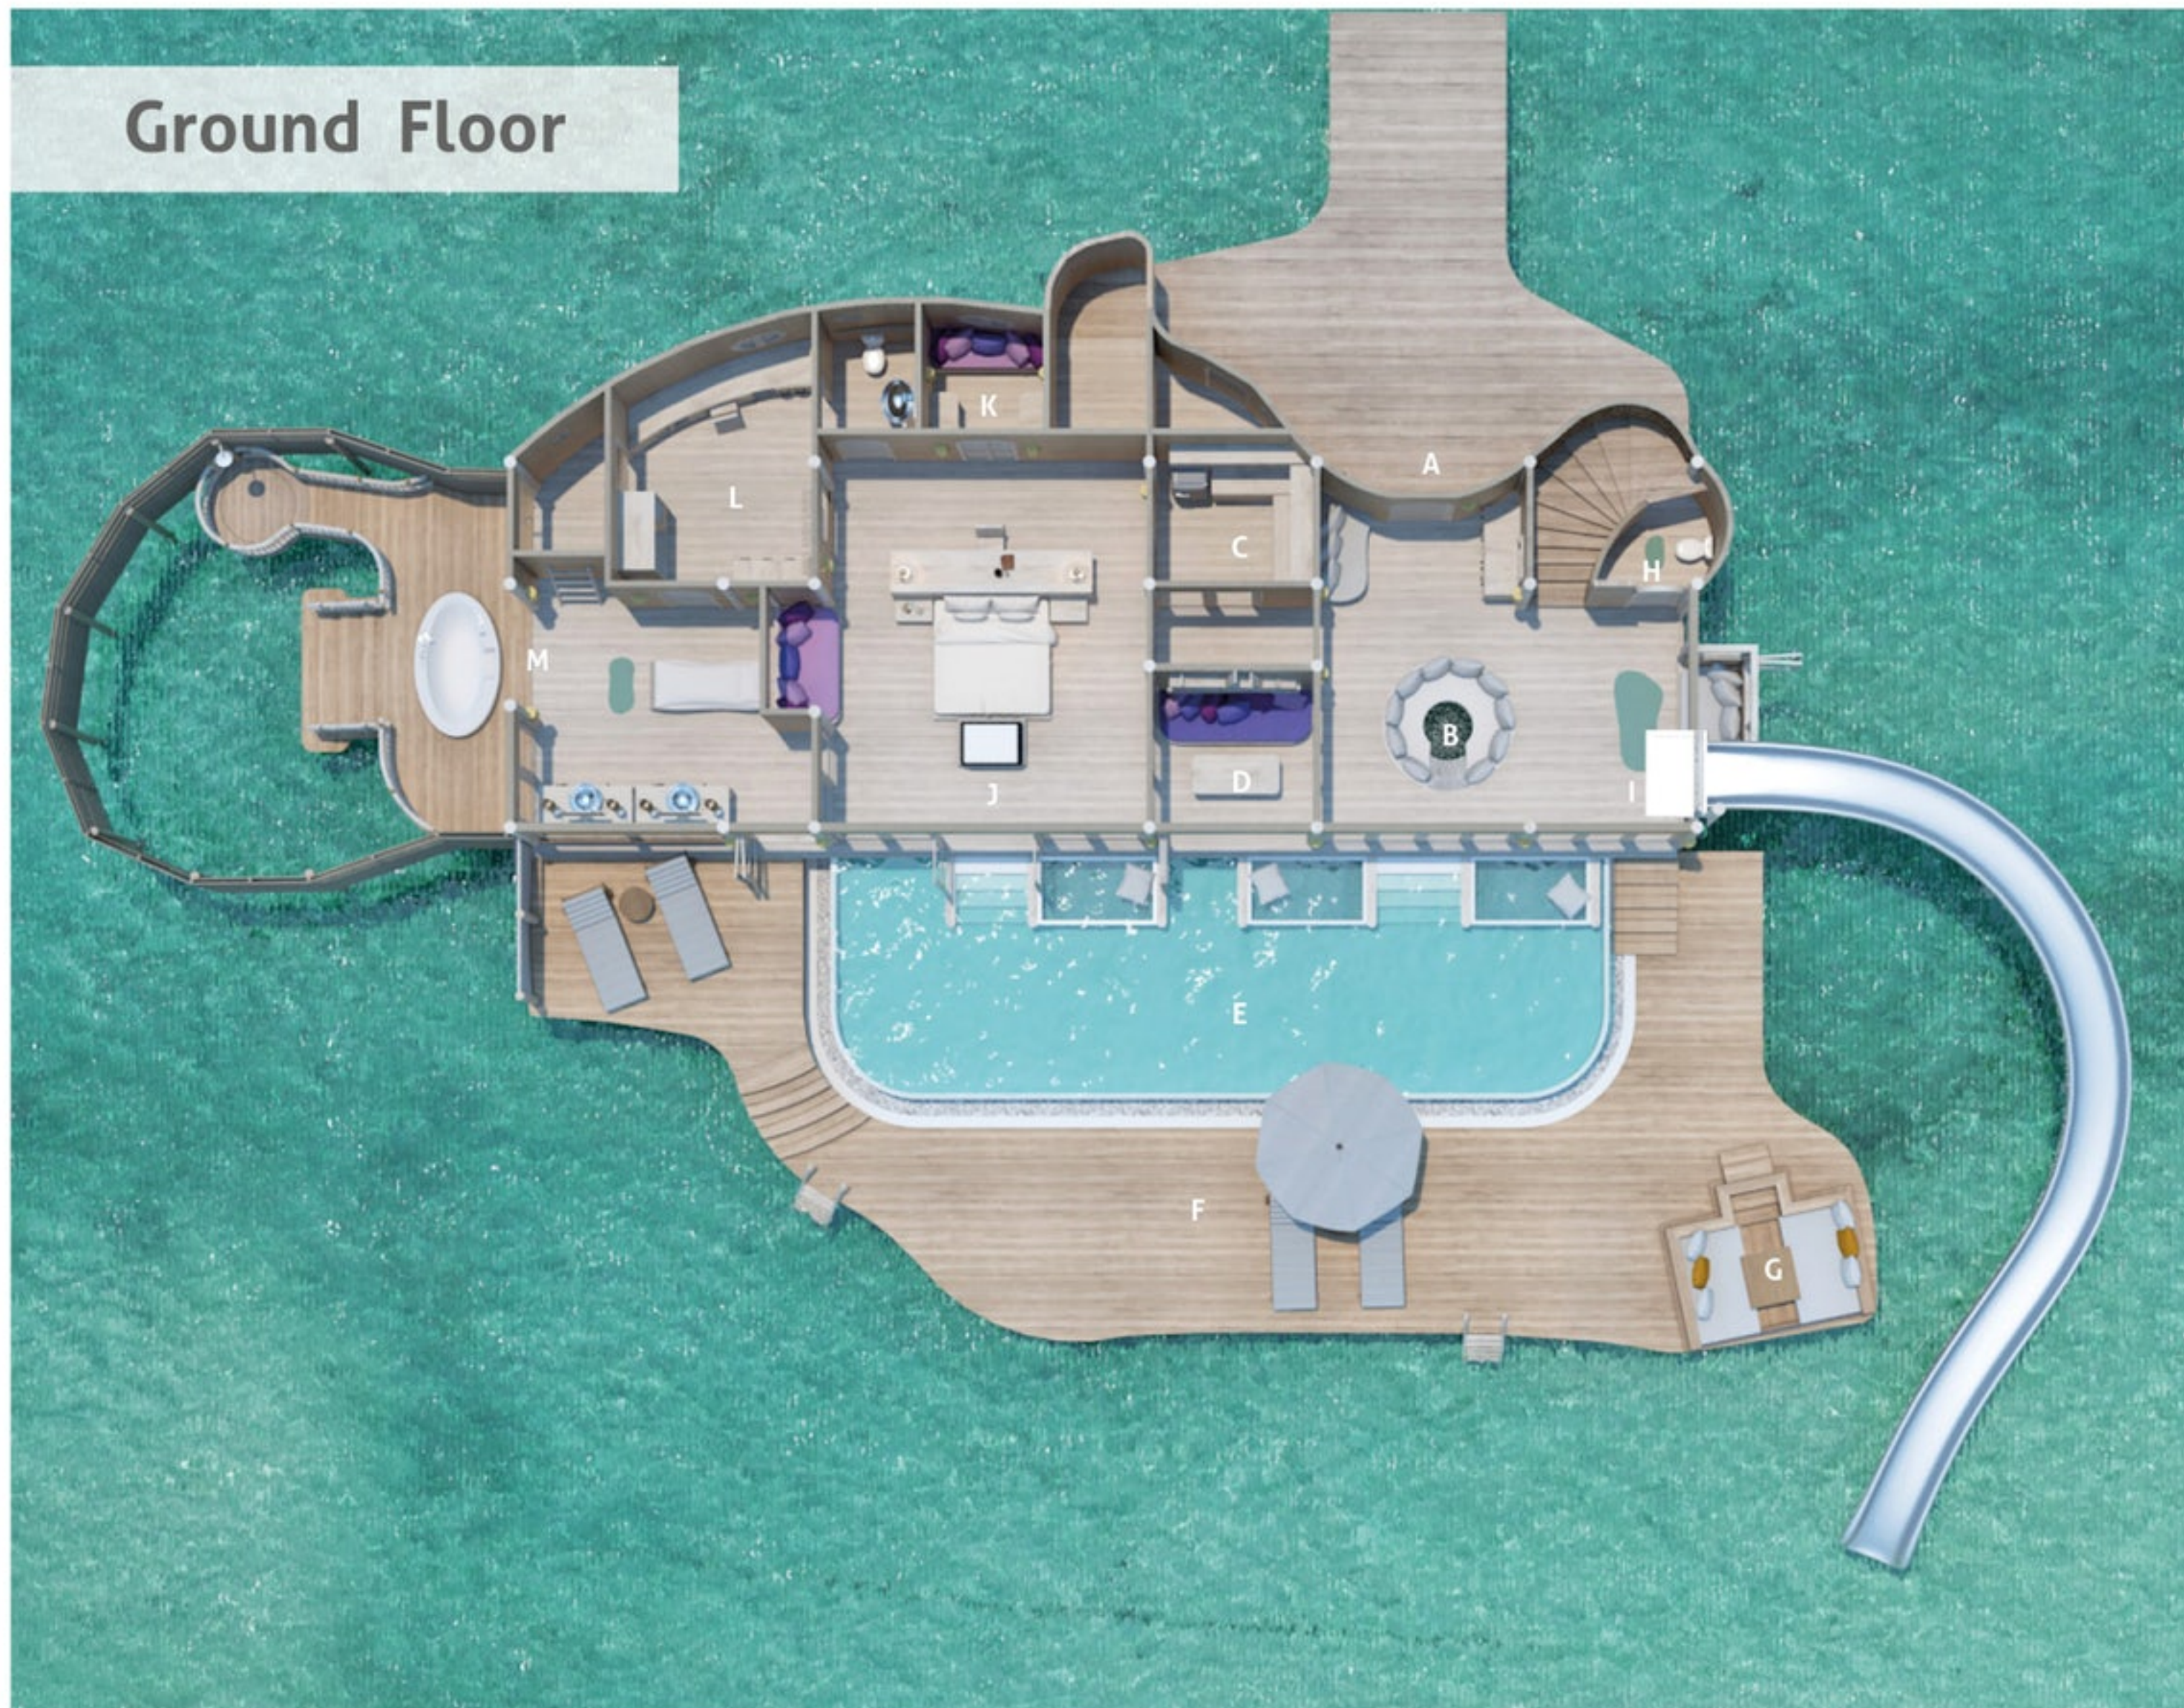

# 1 Bedroom Water Retreat with Slide

One bedroom | 437 sqm

- A Entrance
- B Living Area
- C Mini Bar
- D Study Room
- E Pool
- F Deck
- G Sunken Seating
- H Toilet
- I Water Slide
- J Bedroom
- K Children's Bedroom
- L Dressing Room
- M Bathroom

- N Dining Sala
- O Retractable Roof

# First Floor